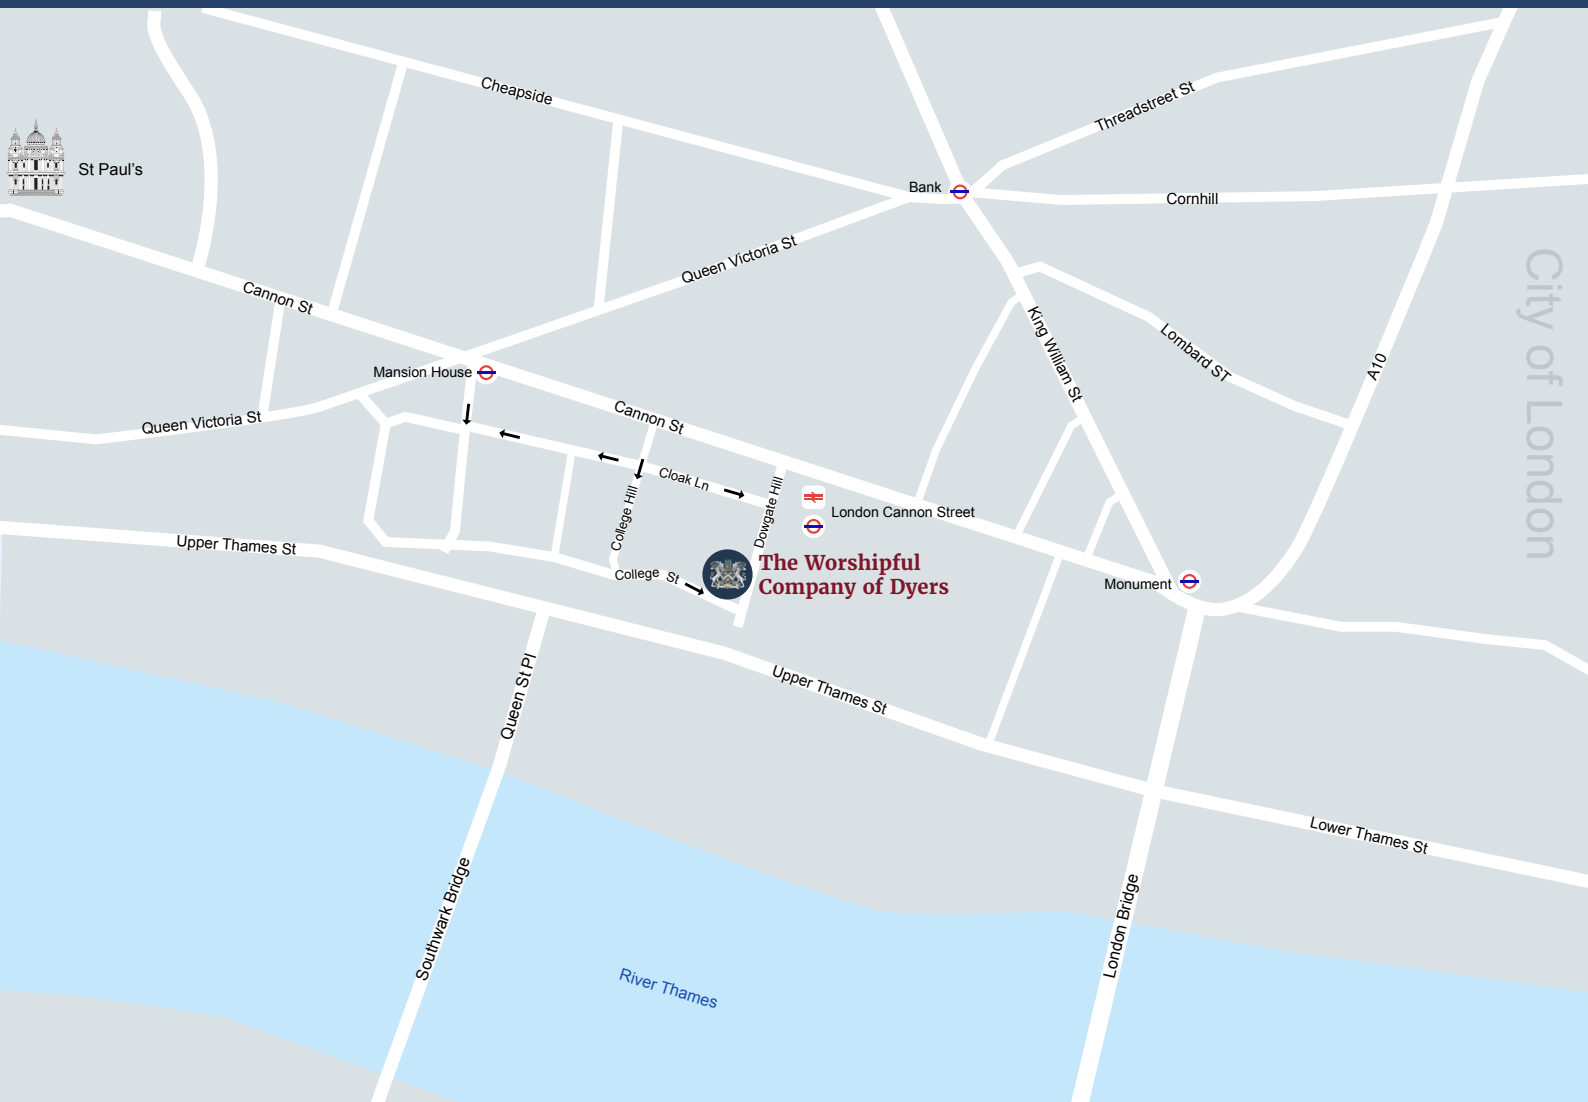

**The Worshipful
Company of Dyers**

**Hiring
Dyers' Hall**

Located deep in the City of London opposite Cannon St. Station the Dyers' Hall has occupied this site since the late 18th century, and has recently been extensively refurbished to an exceptionally high standard.

By Train

The nearest mainline station is Cannon Street. Victoria and Blackfriars stations are a short tube ride away on the Circle line. Kings Cross – take the Northern line to Bank tube station.

By London Underground

The nearest tube station is Cannon Street, on the District and Circle lines. Alternatively, Bank station on the Central line, is a 5 minute walk away.

How to find us

DYERS' HALL, 11-13 DOWGATE HILL, LONDON EC4R 2ST