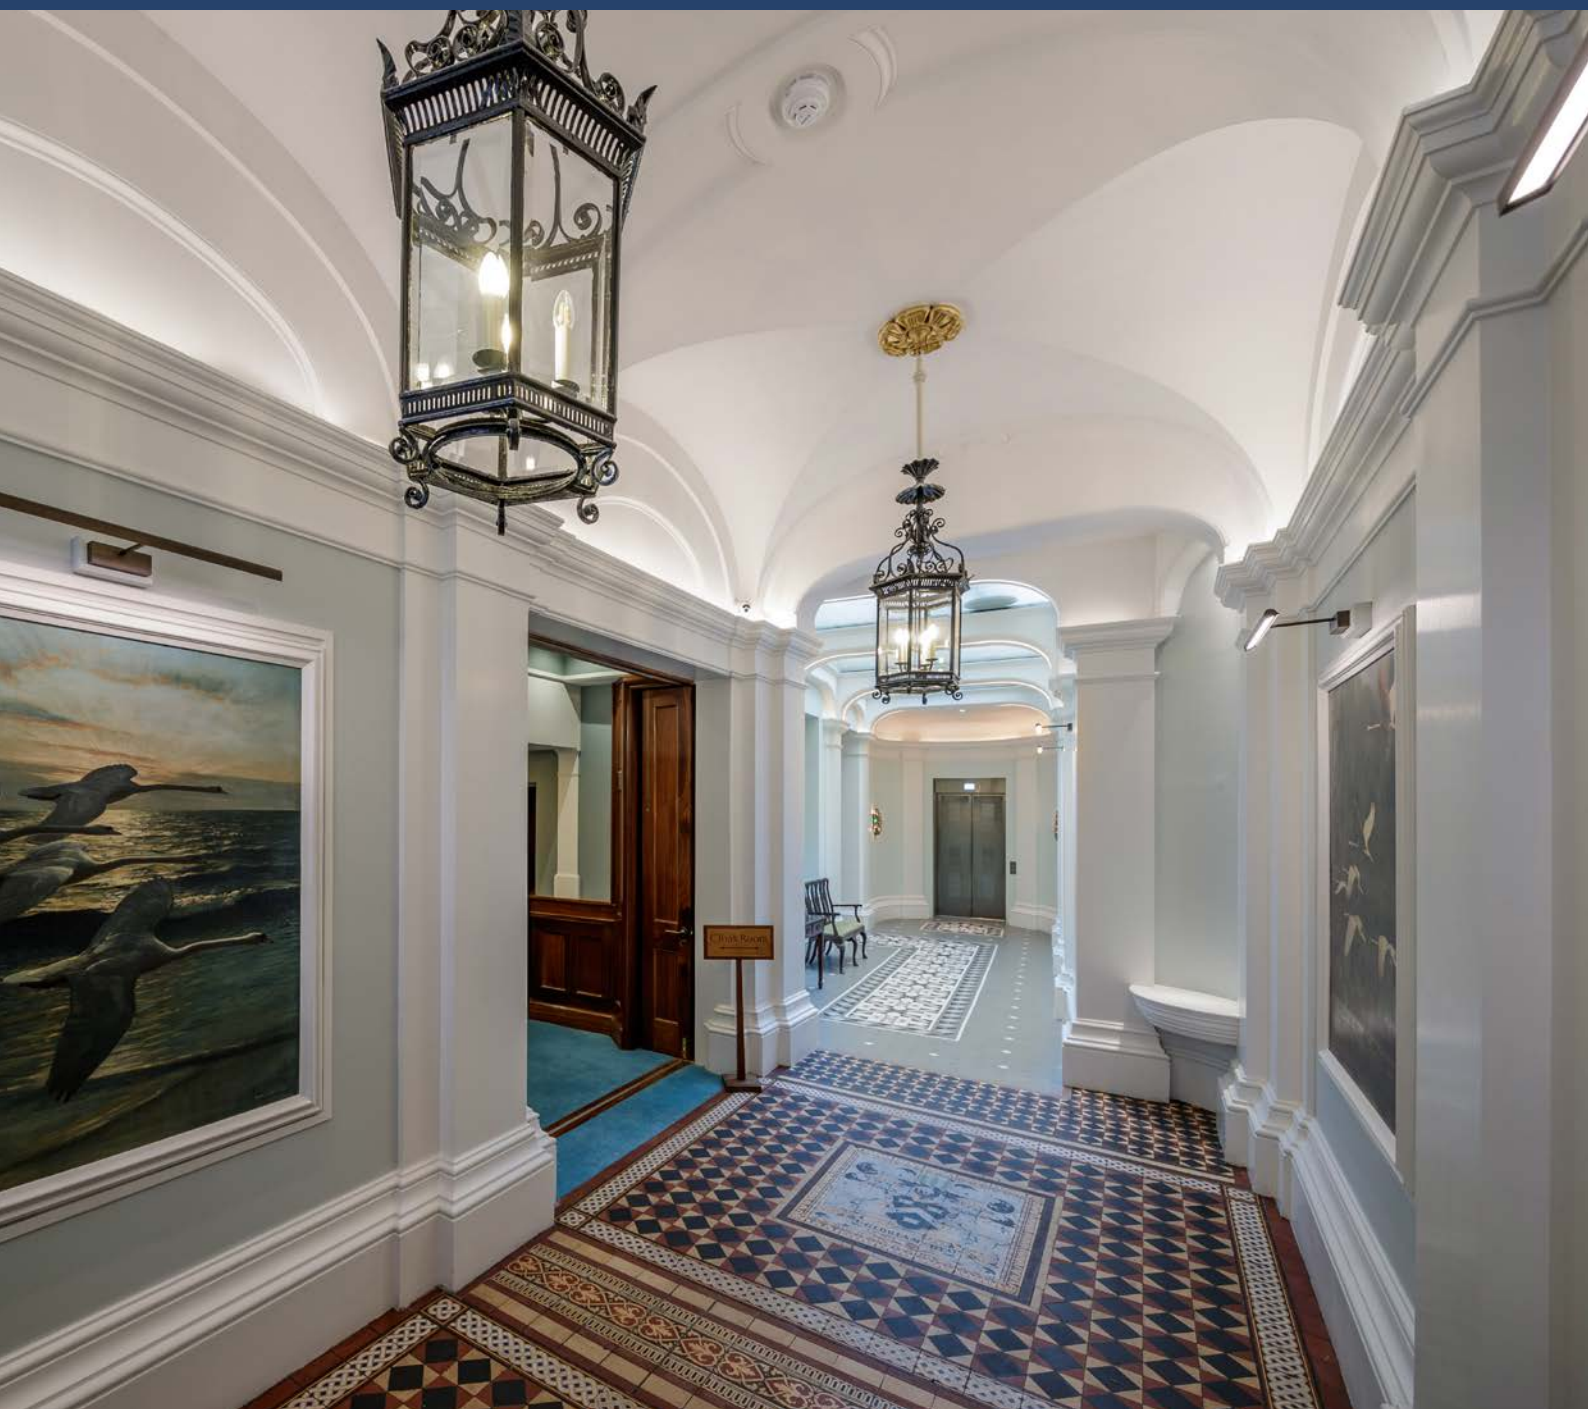

Located deep in the City of London opposite Cannon St. Station the Dyers' Hall has occupied this site since the late 18th century, and has recently been extensively refurbished to an exceptionally high standard.

The venue has three rooms for hire, with a dedicated Hallkeeper and superb catering provision.

Audio visual facilities are available with very reliable WiFi.

Dyers' Hall is accessible for wheelchair users.

Welcome to Dyers' Hall